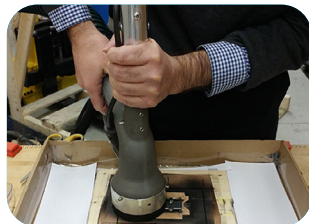

THE SMARTPEEN®

The SmartPeen® is a controlled shot peening machine with a media recollection vacuum system.

ADVANTAGES

- Touchscreen interface
- Controlled manual peening
- Pre-set recipes
- Saves money and setup time
- Closed loop media flow control
- Closed loop air pressure control
- Robust mobile unit with large wheels
- For steel and ceramic medias
- Available with media reclaim capability
- Enhanced safety
- E-Stop emergency button
- Beacon light status indicator

Smart interface

On-board saturation curve solver

Real-time monitoring of pressure and media flow

Workhead

SPECIFICATIONS

- Control signal ————— Proprietary closed loop feedback
- Flow & pressure monitoring ——— Continuous
- Repeatability ————— +/- 1 PSI (0,068 bar) pressure
 ————— +/- 10% full scale media flow
- User input curves ————— Intensity vs. pressure/media flow
- Data recording ————— Through 2GB USB Flash
- Calibration setup ————— Yes
- Display ————— 6,5" color touchscreen display 640x480
- Media ————— Steel or ceramic
- Hose length ————— 25 ft (7,7m)
- Electrical input ————— 100-240V, 50/60 Hz