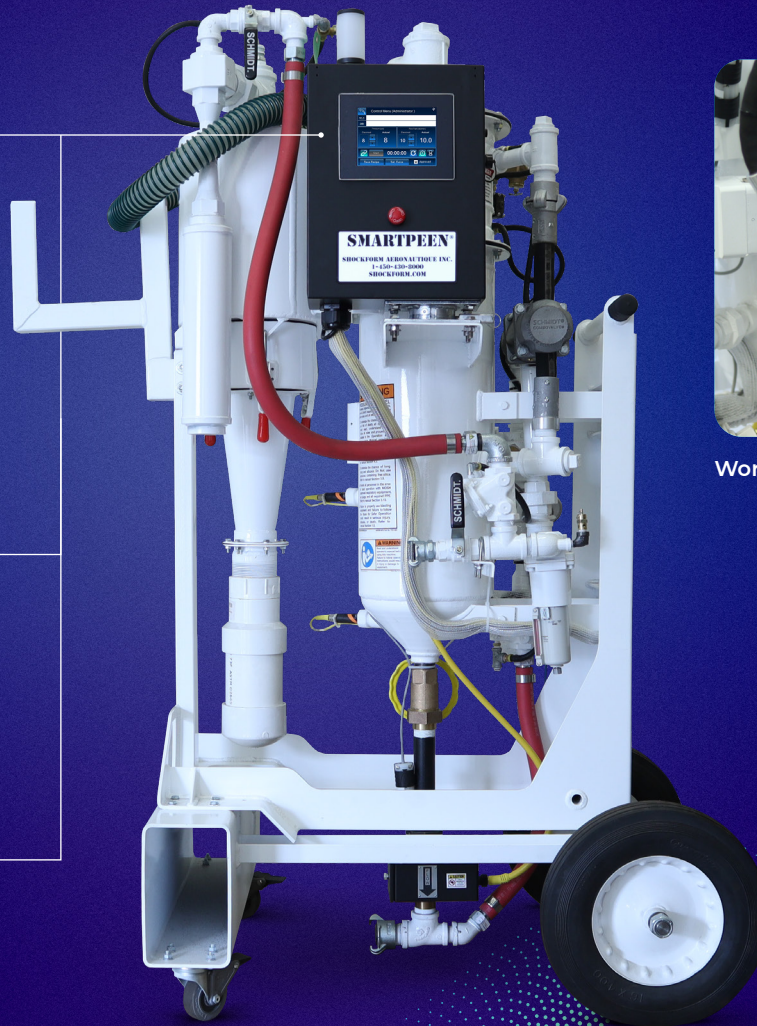

THE SMARTPEEN®

The SmartPeen® is a controlled shot peening machine with a media recollection vacuum system.

ADVANTAGES

- Touchscreen interface
- Controlled manual peening
- Pre-set recipes
- Saves money and setup time
- Closed loop media flow control
- Closed loop air pressure control
- Robust mobile unit with large wheels
- For steel and ceramic medias
- Available with media reclaim capability
- Enhanced safety
- E-Stop emergency button
- Beacon light status indicator

Smart interface

On-board saturation curve solver

Real-time monitoring of pressure and media flow

Workhead

SPECIFICATIONS

- Control signal ————— Proprietary closed loop feedback
- Flow & pressure monitoring ——— Continuous
- Repeatability ————— +/- 1 PSI (0,068 bar) pressure
 ————— +/- 10% full scale media flow
- User input curves ————— Intensity vs. pressure/media flow
- Data recording ————— Through 2GB USB Flash
- Calibration setup ————— Yes
- Display ————— 6,5" color touchscreen display 640x480
- Media ————— Steel or ceramic
- Hose length ————— 25 ft (7,7m)
- Electrical input ————— 100-240V, 50/60 Hz