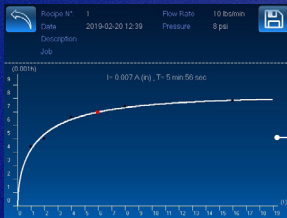

THE SMARTPEEN®

The SmartPeen® is a controlled shot peening machine with a media recollection vacuum system.

ADVANTAGES

- Touchscreen interface
- Controlled manual peening
- Pre-set recipes
- Saves money and setup time
- Closed loop media flow control
- Closed loop air pressure control
- Robust mobile unit with large wheels
- For steel and ceramic medias
- Available with media reclaim capability
- Enhanced safety
- E-Stop emergency button
- Beacon light status indicator

Smart interface

On-board saturation curve solver

Real-time monitoring of pressure and media flow

Workhead

SPECIFICATIONS

- Control signal ————— Proprietary closed loop feedback
- Flow & pressure monitoring ——— Continuous
- Repeatability ————— +/- 1 PSI (0,068 bar) pressure
 ————— +/- 10% full scale media flow
- User input curves ————— Intensity vs. pressure/media flow
- Data recording ————— Through 2GB USB Flash
- Calibration setup ————— Yes
- Display ————— 6,5" color touchscreen display 640x480
- Media ————— Steel or ceramic
- Hose length ————— 25 ft (7,7m)
- Electrical input ————— 100-240V, 50/60 Hz